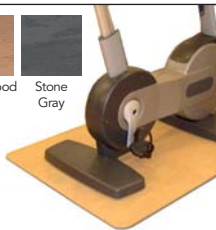

## Features/Benefits

- Protects flooring beneath machines
- Modular and adaptable
- Elegant wood and natural-stone finishes

## Standard Colors

Beechwood

Stone  
Gray

Sport Fitness by Sport Court®

[www.sportcourt.com](http://www.sportcourt.com) | 800-421-8112